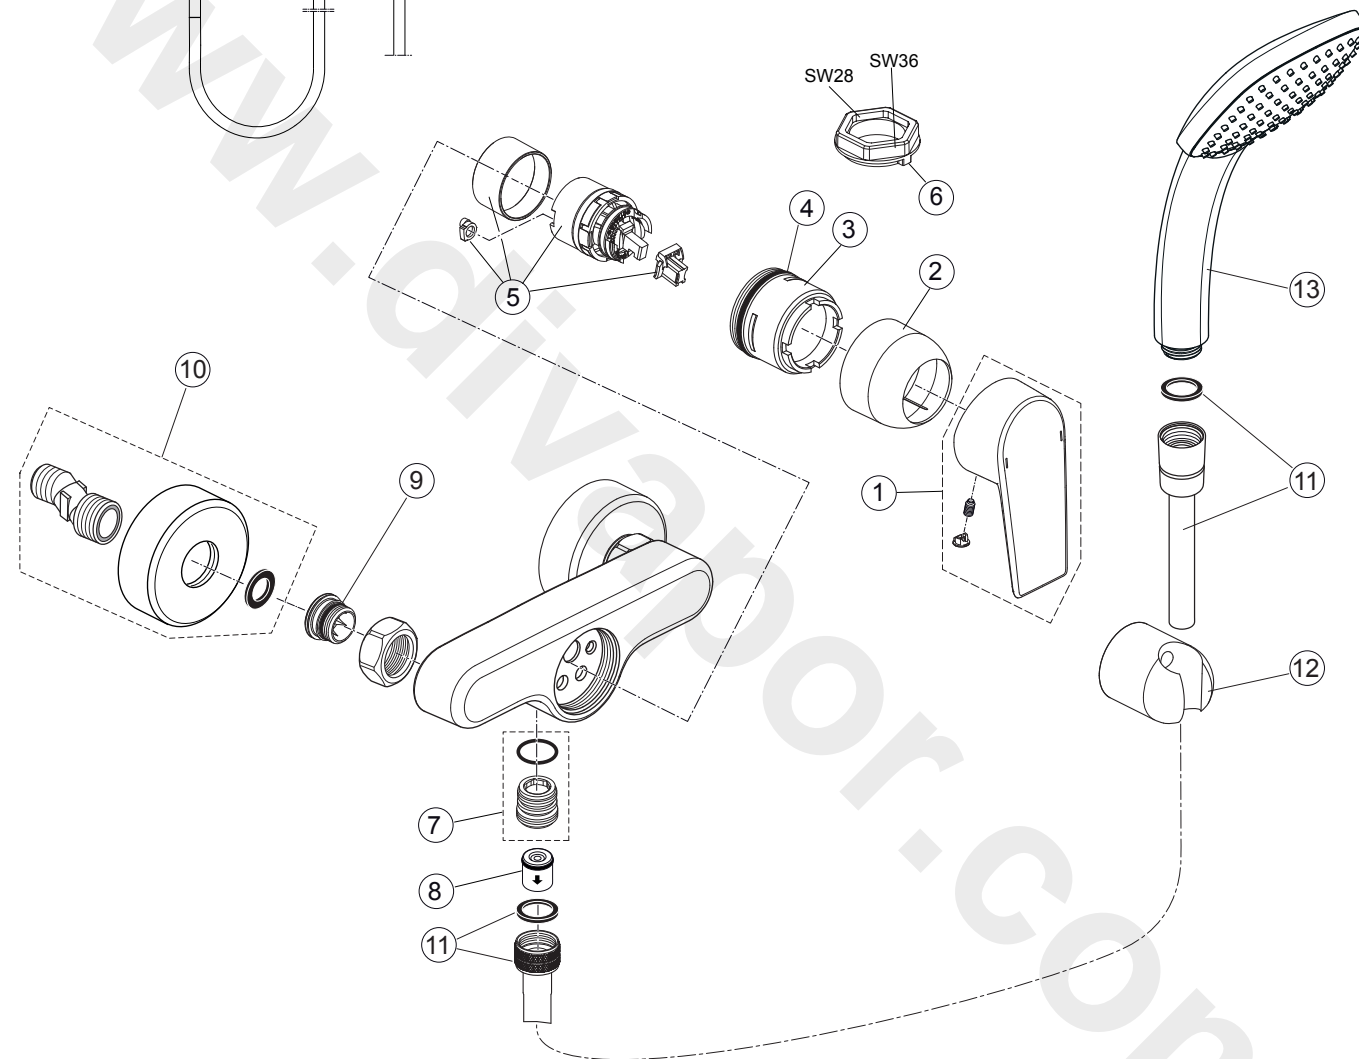

Tesi

A6581.. A6582..

Ideal Standard

Produced since: **Dec. 2020**

Shower Mixer
without accessories
chrome **A6581AA**

with accessories
chrome **A6582AA**

Pos.	Description	Part-Number	Qty.	Pos.	Description	Part-Number	Qty.
1	Lever cpl. w Logo ISI + Pos. 7	A 861 019 AA	1 Set	11	Schower hose 1500mm	F 960 697 AA	1 pcs
2	Cap + Pos. 6	B 960 779 AA	1 Set	12	Wall bracket	B 960 096 AA	1 pcs
3	Thread ring + Pos. 6	B 960 780 NU	1 Set	13	Hand shower Ø100mm-1F	B 0002 AA	1 pcs
4	O - ring Ø 41 x 1,78	A 961 863 NU	1 pcs				
5	Cartridge Ø38	A 861 156 NU*	1 Set				(*not all parts needed)
6	Key for pos. 3	B 960 650 NU	1 pcs				
7	Nipple G1/2 outside cpl.	A 963 651 NU	1 Set				
8	Non-return valve DW15	A 962 594 NU	2 pcs				
9	O - ring Ø 15,6 x 1,78	A 961 182 NU	1 pcs				
10	S-Connector complete	A 961 073 AA	2 pcs				

Shower Mixer
without accessories
chrome **A6581AA**

with accessories
chrome **A6582AA**

Pos.	Description	Part-Number	Qty.	Pos.	Description	Part-Number	Qty.
1	Lever cpl. w Logo ISI + Pos. 7	A 861 019 AA	1 Set	15	Coupling nut G3/4		
2	Thread pin M5x10 DIN915	A 963 309 NU	1 pcs	16	O - ring Ø 15,6 x 1,78	A 961 182 NU	1 pcs
3	Handle cap	B 960 473 AA	1 pcs	17	Seat M19x1,5 left thread		
4	Cap + Pos. 22	B 960 779 AA	1 Set	18	Fibre / Filter Ø24x15x2,4	A 963 909 NU	2 pcs
5	Thread ring + Pos. 22, 9	B 960 780 NU	1 Set	19	Escutcheon	B 960 242 AA	1 pcs
6	O - ring Ø 41 x 1,78	A 961 863 NU	1 pcs	20	S-Connector complete	A 961 073 AA	2 pcs
7	Lever adapter			21	S-Connector		
8	Cartridge Ø38	A 861 156 NU*	1 Set	22	Schower hose 1500mm	F 960 697 AA	1 pcs
9	Key for pos. 5	B 960 650 NU	1 pcs	23	Wall bracket	B 960 096 AA	1 pcs
11	Body			24	Hand shower Ø100mm-1F	B 0002 AA	1 pcs
12	O - ring Ø 17 x 2	A 961 810 NU	2 pcs				
13	Nipple G1/2 outside cpl.	A 963 651 NU	1 Set				
14	Non-return valve DW15	A 962 594 NU	2 pcs				