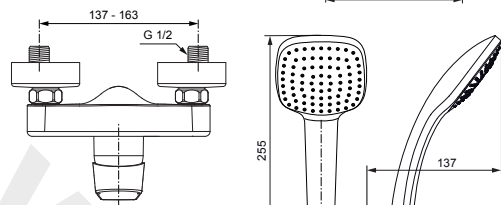

with accessories
chrome **A6582AA**