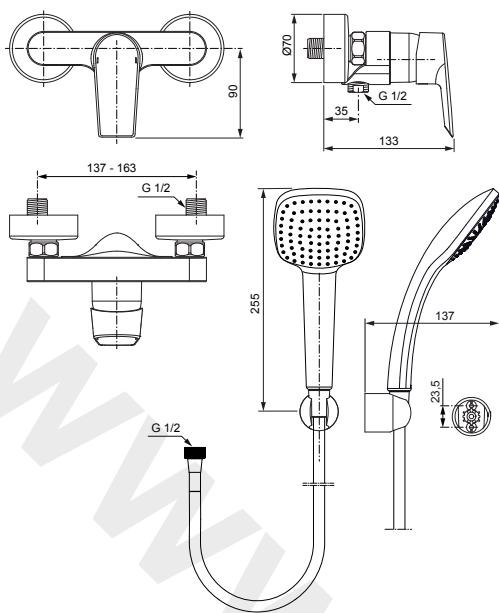

Tesi

A6581.. A6582..

Ideal Standard

Produced since: **Dec. 2020**

Shower Mixer
without accessories
chrome **A6581AA**

with accessories
chrome **A6582AA**

Pos.	Description	Part-Number	Qty.	Pos.	Description	Part-Number	Qty.
1	Lever cpl. w Logo ISI + Pos. 7	A 861 019 AA	1 Set	11	Schower hose 1500mm	F 960 697 AA	1 pcs
2	Cap + Pos. 6	B 960 779 AA	1 Set	12	Wall bracket	B 960 096 AA	1 pcs
3	Thread ring + Pos. 6	B 960 780 NU	1 Set	13	Hand shower Ø100mm-1F	B 0002 AA	1 pcs
4	O - ring Ø 41 x 1,78	A 961 863 NU	1 pcs				
5	Cartridge Ø38	A 861 156 NU*	1 Set				(*not all parts needed)
6	Key for pos. 3	B 960 650 NU	1 pcs				
7	Nipple G1/2 outside cpl.	A 963 651 NU	1 Set				
8	Non-return valve DW15	A 962 594 NU	2 pcs				
9	O - ring Ø 15,6 x 1,78	A 961 182 NU	1 pcs				
10	S-Connector complete	A 961 073 AA	2 pcs				

Shower Mixer
without accessories
chrome **A6581AA**

with accessories
chrome **A6582AA**

Pos.	Description	Part-Number	Qty.	Pos.	Description	Part-Number	Qty.
1	Lever cpl. w Logo ISI + Pos. 7	A 861 019 AA	1 Set	15	Coupling nut G3/4		
2	Thread pin M5x10 DIN915	A 963 309 NU	1 pcs	16	O - ring Ø 15,6 x 1,78	A 961 182 NU	1 pcs
3	Handle cap	B 960 473 AA	1 pcs	17	Seat M19x1,5 left thread		
4	Cap + Pos. 22	B 960 779 AA	1 Set	18	Fibre / Filter Ø24x15x2,4	A 963 909 NU	2 pcs
5	Thread ring + Pos. 22, 9	B 960 780 NU	1 Set	19	Escutcheon	B 960 242 AA	1 pcs
6	O - ring Ø 41 x 1,78	A 961 863 NU	1 pcs	20	S-Connector complete	A 961 073 AA	2 pcs
7	Lever adapter			21	S-Connector		
8	Cartridge Ø38	A 861 156 NU*	1 Set	22	Schower hose 1500mm	F 960 697 AA	1 pcs
9	Key for pos. 5	B 960 650 NU	1 pcs	23	Wall bracket	B 960 096 AA	1 pcs
11	Body			24	Hand shower Ø100mm-1F	B 0002 AA	1 pcs
12	O - ring Ø 17 x 2	A 961 810 NU	2 pcs				
13	Nipple G1/2 outside cpl.	A 963 651 NU	1 Set				
14	Non-return valve DW15	A 962 594 NU	2 pcs				