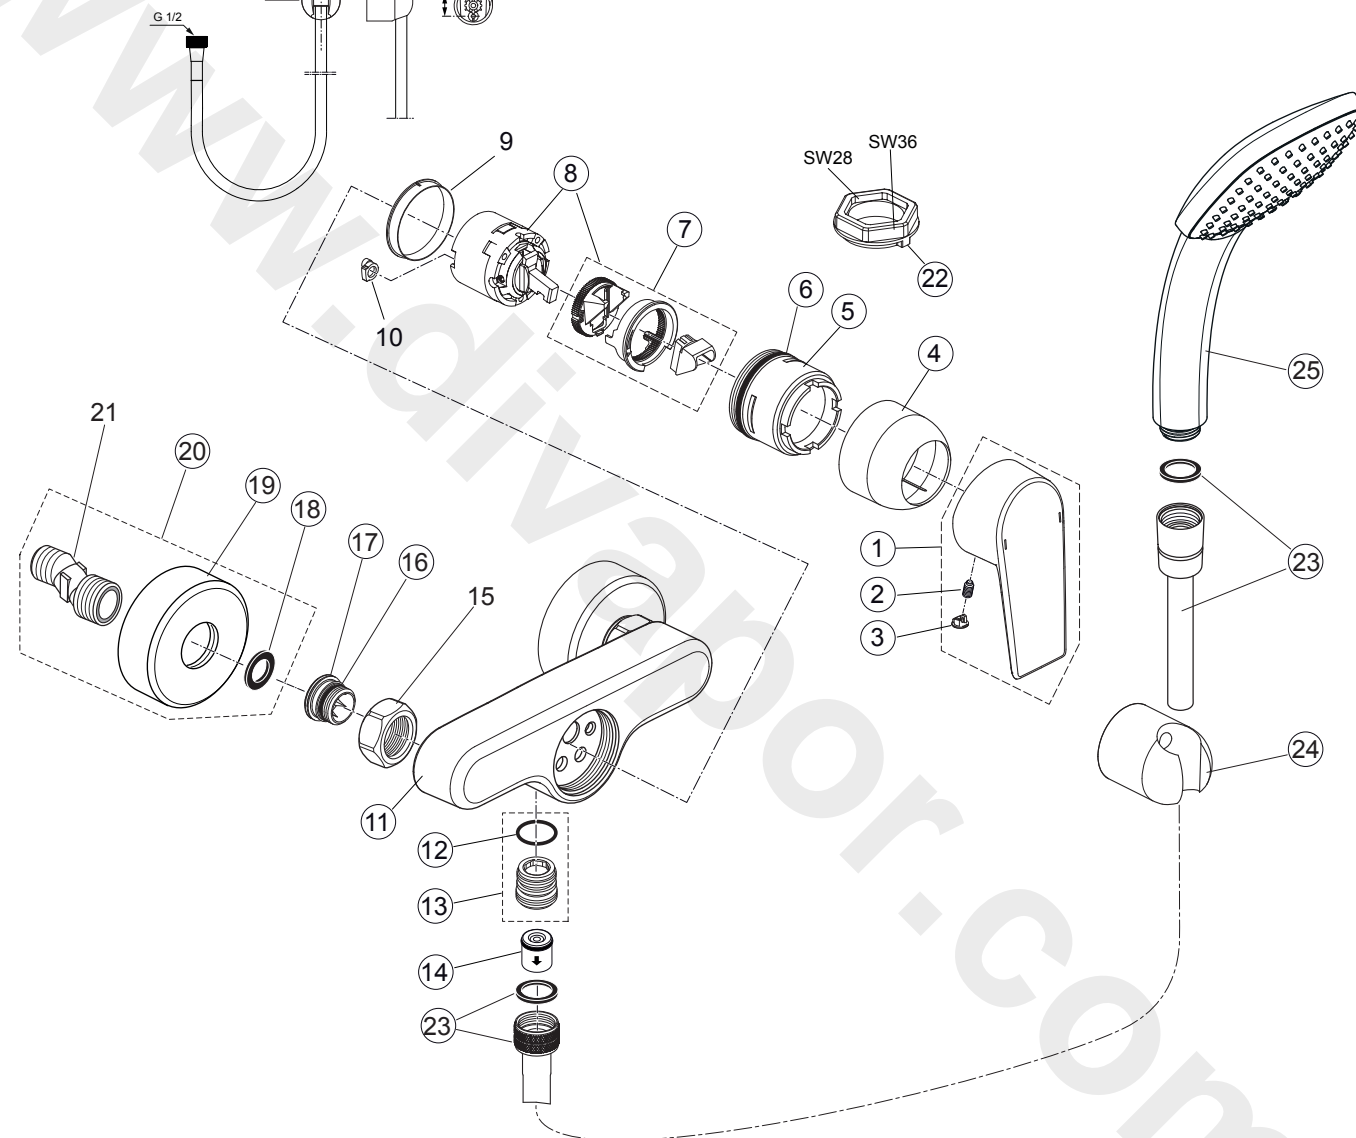

(*not all parts needed)

Produced since: Nov. 2015 - Jun. 2019

Shower Mixer
without accessories
chrome **A6581AA**

with accessories
chrome **A6582AA**

Pos.	Description	Part-Number	Qty.	Pos.	Description	Part-Number	Qty.
1	Lever cpl. with Logo ISI	A 861 019 AA	1 Set	14	Non-return valve DW15	A 962 594 NU	2 pcs
2	Thread pin M5x10 DIN915	A 963 309 NU	1 pcs	15	Coupling nut G3/4		
3	Handle cap	B 960 473 AA	1 pcs	16	O - ring Ø 15,6 x 1,78	A 961 182 NU	1 pcs
4	Cap + Pos. 22	B 960 779 AA	1 Set	17	Seat M19x1,5 left thread		
5	Thread ring + Pos. 22, 9	B 960 780 NU	1 Set	18	Fibre / Filter Ø24x15x2,4	A 963 909 NU	2 pcs
6	O - ring Ø 41 x 1,78	A 961 863 NU	1 pcs	19	Escutcheon	B 960 242 AA	1 pcs
7	ECO-function / Hot limiter	A 963 314 NU	1 Set	20	S-Connector complete	A 961 073 AA	2 pcs
8	Cartridge Ø40 + Pos.25	B 960 775 NU	1 Set	21	S-Connector		
9	Support ring			22	Key for pos. 5	B 960 650 NU	1 pcs
10	Pin			23	Schower hose 1500mm	F 960 697 AA	1 pcs
11	Body			24	Wall bracket	B 960 096 AA	1 pcs
12	O - ring Ø 17 x 2	A 961 810 NU	2 pcs	25	Hand shower Ø100mm-1F	B 0002 AA	1 pcs
13	Nipple G1/2 outside cpl.	A 963 651 NU	1 Set				