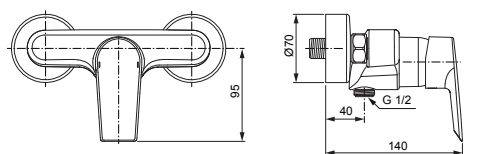

Produced since: Nov. 2015 - Jun. 2019

Shower Mixer
without accessories
chrome **A6581AA**