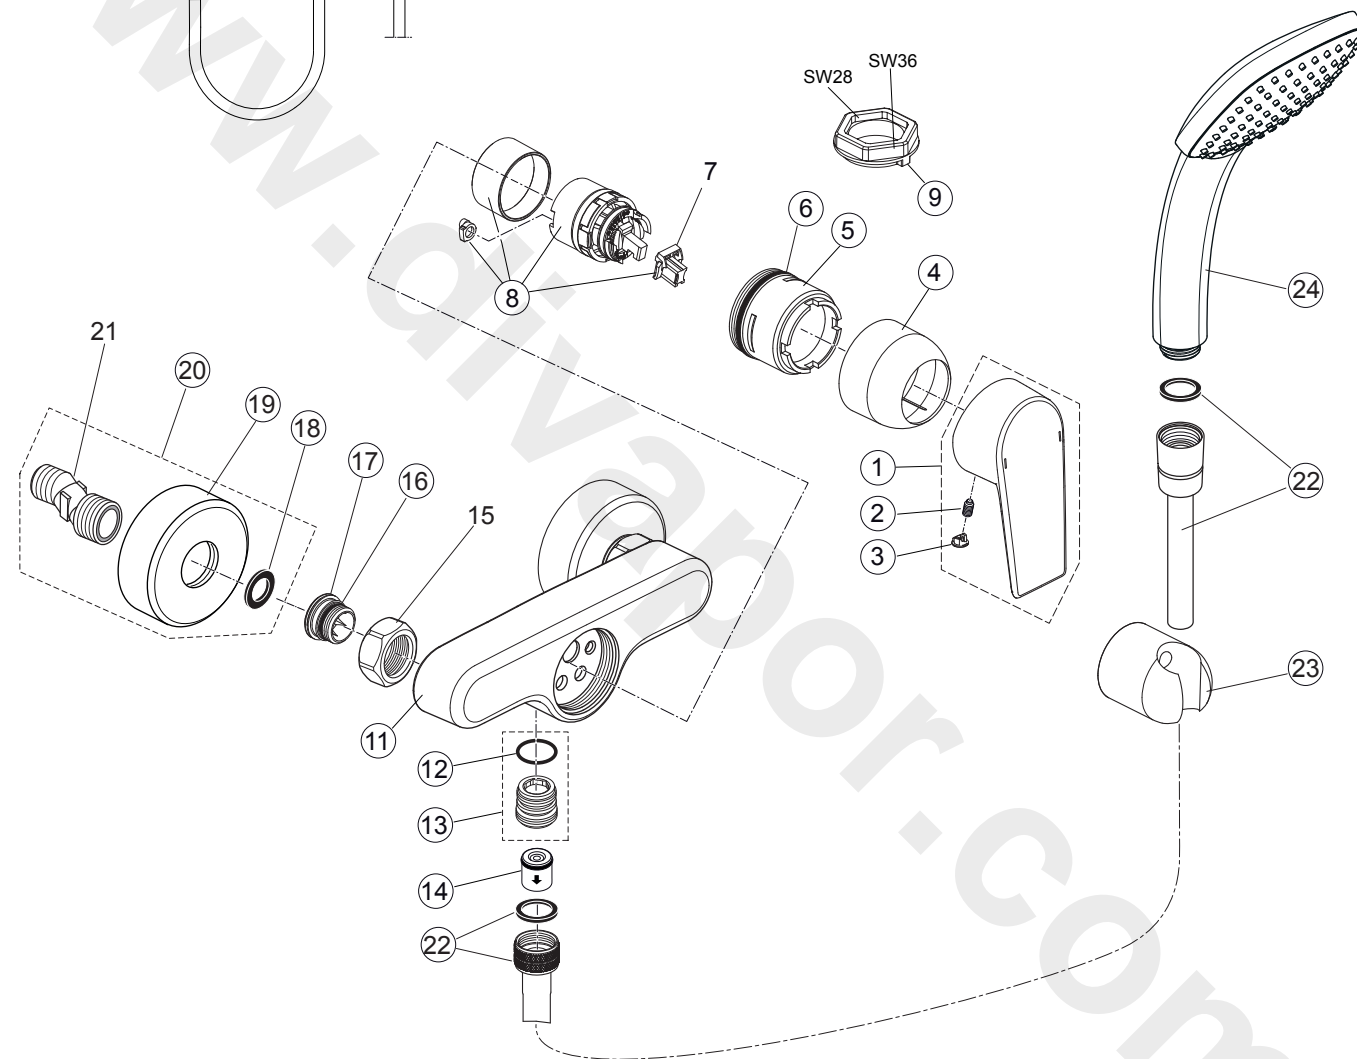

Tesi

A6581.. A6582..

Ideal Standard

Produced since: **Dec. 2020**

Shower Mixer
without accessories
chrome **A6581AA**

with accessories
chrome **A6582AA**

Pos.	Description	Part-Number	Qty.	Pos.	Description	Part-Number	Qty.
1	Lever cpl. w Logo ISI + Pos. 7	A 861 019 AA	1 Set	11	Schower hose 1500mm	F 960 697 AA	1 pcs
2	Cap + Pos. 6	B 960 779 AA	1 Set	12	Wall bracket	B 960 096 AA	1 pcs
3	Thread ring + Pos. 6	B 960 780 NU	1 Set	13	Hand shower Ø100mm-1F	B 0002 AA	1 pcs
4	O - ring Ø 41 x 1,78	A 961 863 NU	1 pcs				
5	Cartridge Ø38	A 861 156 NU*	1 Set				(*not all parts needed)
6	Key for pos. 3	B 960 650 NU	1 pcs				
7	Nipple G1/2 outside cpl.	A 963 651 NU	1 Set				
8	Non-return valve DW15	A 962 594 NU	2 pcs				
9	O - ring Ø 15,6 x 1,78	A 961 182 NU	1 pcs				
10	S-Connector complete	A 961 073 AA	2 pcs				

Shower Mixer
without accessories
chrome **A6581AA**

with accessories
chrome **A6582AA**

Pos.	Description	Part-Number	Qty.	Pos.	Description	Part-Number	Qty.
1	Lever cpl. w Logo ISI + Pos. 7	A 861 019 AA	1 Set	15	Coupling nut G3/4		
2	Thread pin M5x10 DIN915	A 963 309 NU	1 pcs	16	O - ring Ø 15,6 x 1,78	A 961 182 NU	1 pcs
3	Handle cap	B 960 473 AA	1 pcs	17	Seat M19x1,5 left thread		
4	Cap + Pos. 22	B 960 779 AA	1 Set	18	Fibre / Filter Ø24x15x2,4	A 963 909 NU	2 pcs
5	Thread ring + Pos. 22, 9	B 960 780 NU	1 Set	19	Escutcheon	B 960 242 AA	1 pcs
6	O - ring Ø 41 x 1,78	A 961 863 NU	1 pcs	20	S-Connector complete	A 961 073 AA	2 pcs
7	Lever adapter			21	S-Connector		
8	Cartridge Ø38	A 861 156 NU*	1 Set	22	Schower hose 1500mm	F 960 697 AA	1 pcs
9	Key for pos. 5	B 960 650 NU	1 pcs	23	Wall bracket	B 960 096 AA	1 pcs
11	Body			24	Hand shower Ø100mm-1F	B 0002 AA	1 pcs
12	O - ring Ø 17 x 2	A 961 810 NU	2 pcs				
13	Nipple G1/2 outside cpl.	A 963 651 NU	1 Set				
14	Non-return valve DW15	A 962 594 NU	2 pcs				