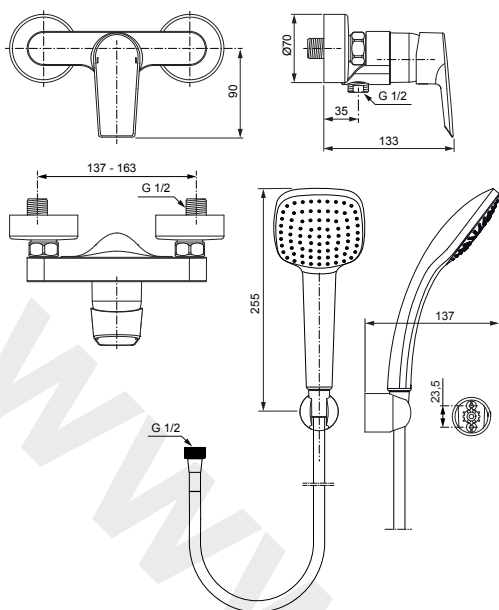

Tesi

A6581.. A6582..

Ideal Standard

Produced since: **Dec. 2020**

Shower Mixer
without accessories
chrome **A6581AA**

with accessories
chrome **A6582AA**

Pos.	Description	Part-Number	Qty.	Pos.	Description	Part-Number	Qty.
1	Lever cpl. w Logo ISI + Pos. 7	A 861 019 AA	1 Set	11	Schower hose 1500mm	F 960 697 AA	1 pcs
2	Cap + Pos. 6	B 960 779 AA	1 Set	12	Wall bracket	B 960 096 AA	1 pcs
3	Thread ring + Pos. 6	B 960 780 NU	1 Set	13	Hand shower Ø100mm-1F	B 0002 AA	1 pcs
4	O - ring Ø 41 x 1,78	A 961 863 NU	1 pcs				
5	Cartridge Ø38	A 861 156 NU*	1 Set				(*not all parts needed)
6	Key for pos. 3	B 960 650 NU	1 pcs				
7	Nipple G1/2 outside cpl.	A 963 651 NU	1 Set				
8	Non-return valve DW15	A 962 594 NU	2 pcs				
9	O - ring Ø 15,6 x 1,78	A 961 182 NU	1 pcs				
10	S-Connector complete	A 961 073 AA	2 pcs				

Shower Mixer
without accessories
chrome **A6581AA**

with accessories
chrome **A6582AA**

Pos.	Description	Part-Number	Qty.	Pos.	Description	Part-Number	Qty.
1	Lever cpl. w Logo ISI + Pos. 7	A 861 019 AA	1 Set	15	Coupling nut G3/4		
2	Thread pin M5x10 DIN915	A 963 309 NU	1 pcs	16	O - ring Ø 15,6 x 1,78	A 961 182 NU	1 pcs
3	Handle cap	B 960 473 AA	1 pcs	17	Seat M19x1,5 left thread		
4	Cap + Pos. 22	B 960 779 AA	1 Set	18	Fibre / Filter Ø24x15x2,4	A 963 909 NU	2 pcs
5	Thread ring + Pos. 22, 9	B 960 780 NU	1 Set	19	Escutcheon	B 960 242 AA	1 pcs
6	O - ring Ø 41 x 1,78	A 961 863 NU	1 pcs	20	S-Connector complete	A 961 073 AA	2 pcs
7	Lever adapter			21	S-Connector		
8	Cartridge Ø38	A 861 156 NU*	1 Set	22	Schower hose 1500mm	F 960 697 AA	1 pcs
9	Key for pos. 5	B 960 650 NU	1 pcs	23	Wall bracket	B 960 096 AA	1 pcs
11	Body			24	Hand shower Ø100mm-1F	B 0002 AA	1 pcs
12	O - ring Ø 17 x 2	A 961 810 NU	2 pcs				
13	Nipple G1/2 outside cpl.	A 963 651 NU	1 Set				
14	Non-return valve DW15	A 962 594 NU	2 pcs				